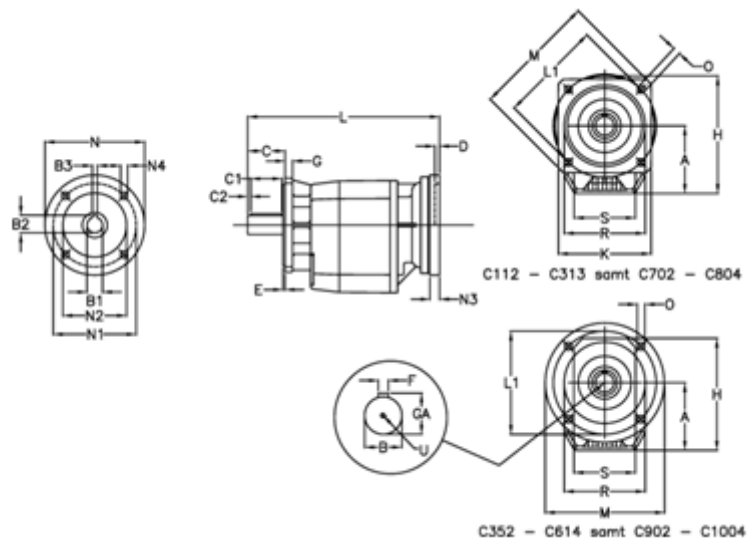

Article number: 40600799952425

Description: Helical gearbox  
C704F-999,5-P71B5

## Measures

A = 208.0	D = 4.5	L1 = 300	R = 262
B = 60	E = 5	M = 350	S = 250
B1 = 14	F = 18	N = 160	U = M20x42
B2 = 16.3	G = 17	N1 = 130	
B3 = 5	GA = 64.0	N2 = 110	
C = 120	H = 358.0	N3 = 0	
C1 = 90	K = 300	N4 = M8x16	
C2 = 15	L = 504.5	O = 18.0	